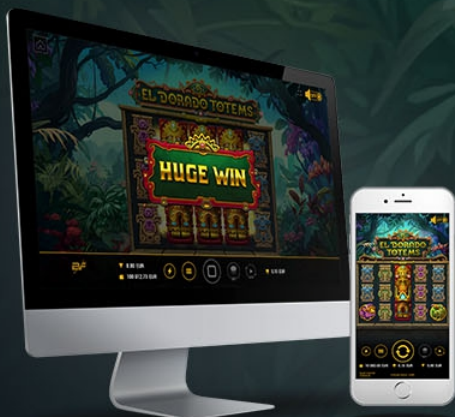

EL DORADO TOTEMS

- **Wild / Expanding Wild** - can only appear on the middle three reels.
- **Respin** – one or more Expanding Wild symbols trigger one respin. Respin can be triggered one after another for a maximum of 3 times

TRY GAME

-  5-reel, 3-row video slot
-  10 paylines
-  94,04% / 96,07% RTP
-  Medium Volatility